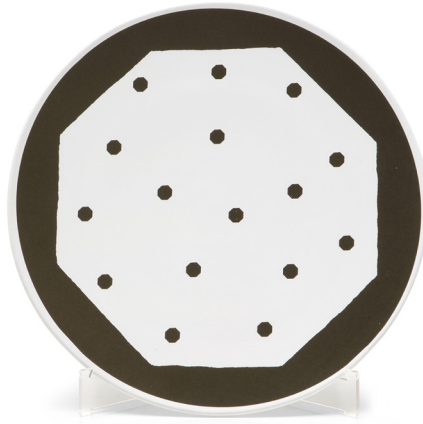

■ A13401X

■ A13402X

■ A13403X

■ A13404X

■ A13405X

■ A13406X

■ A13407X

■ A13408X

■ A13409X

SCHEMATICS

VASE

14cm x 14cm H 32cm
5,51" x 5,51" H 12,6"

PUMO

13cm x 13cm H 20cm
5,12" x 5,12" H 7,87"

Decorative Plate

40cm x 40cm H 3cm
15,75" x 15,75" H 1,18"

Mug Decorativo

8cm x 8cm H 10cm
3,15" x 3,15" H 3,94"

FINISHINGS

Finishing

WHITE

OLIVE