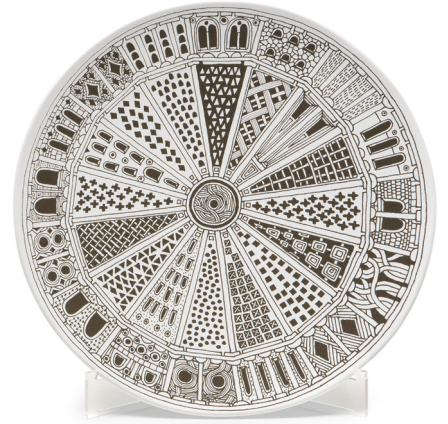

■ A13401X

■ A13402X

■ A13403X

■ A13404X

■ A13405X

■ A13406X

■ A13407X

■ A13408X

■ A13409X

SCHEMATICS

VASE

14cm x 14cm H 32cm
5,51" x 5,51" H 12,6"

PUMO

13cm x 13cm H 20cm
5,12" x 5,12" H 7,87"

Decorative Plate

40cm x 40cm H 3cm
15,75" x 15,75" H 1,18"

Mug Decorativo

8cm x 8cm H 10cm
3,15" x 3,15" H 3,94"

FINISHINGS

Finishing

WHITE

OLIVE